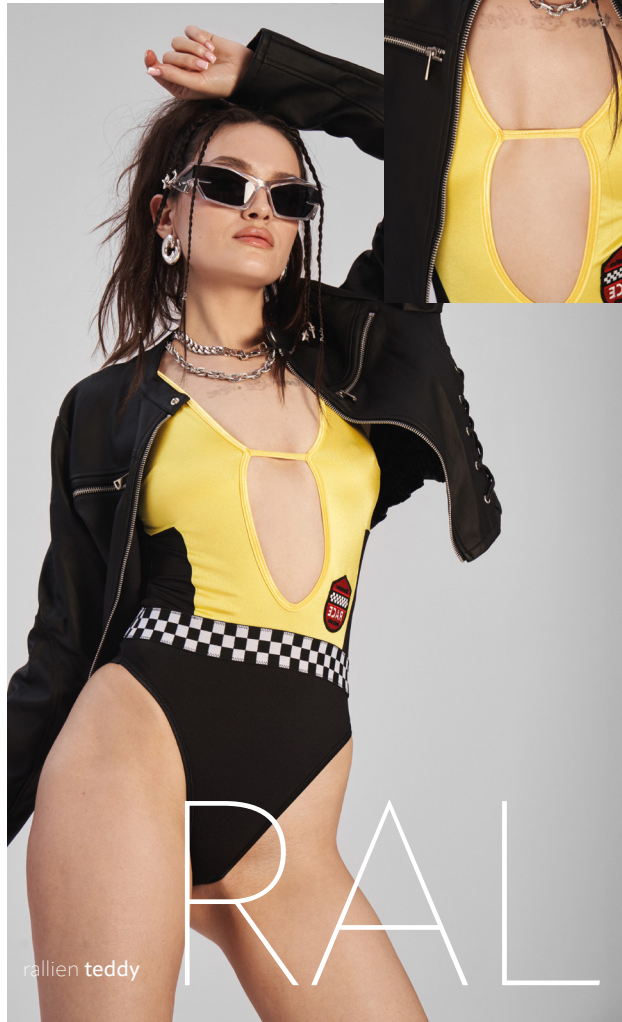

S/M/L 9924

LOVE
RAVE

Sexy with a sporty vibe

A captivating bodysuit, where a yellow top meets a black bottom, is both stylish and bold.

T E D D Y

PRODUCT INCLUDES:
teddy

XS/S 7296 M/L 7302 XL/2XL 7319

rallien teddy